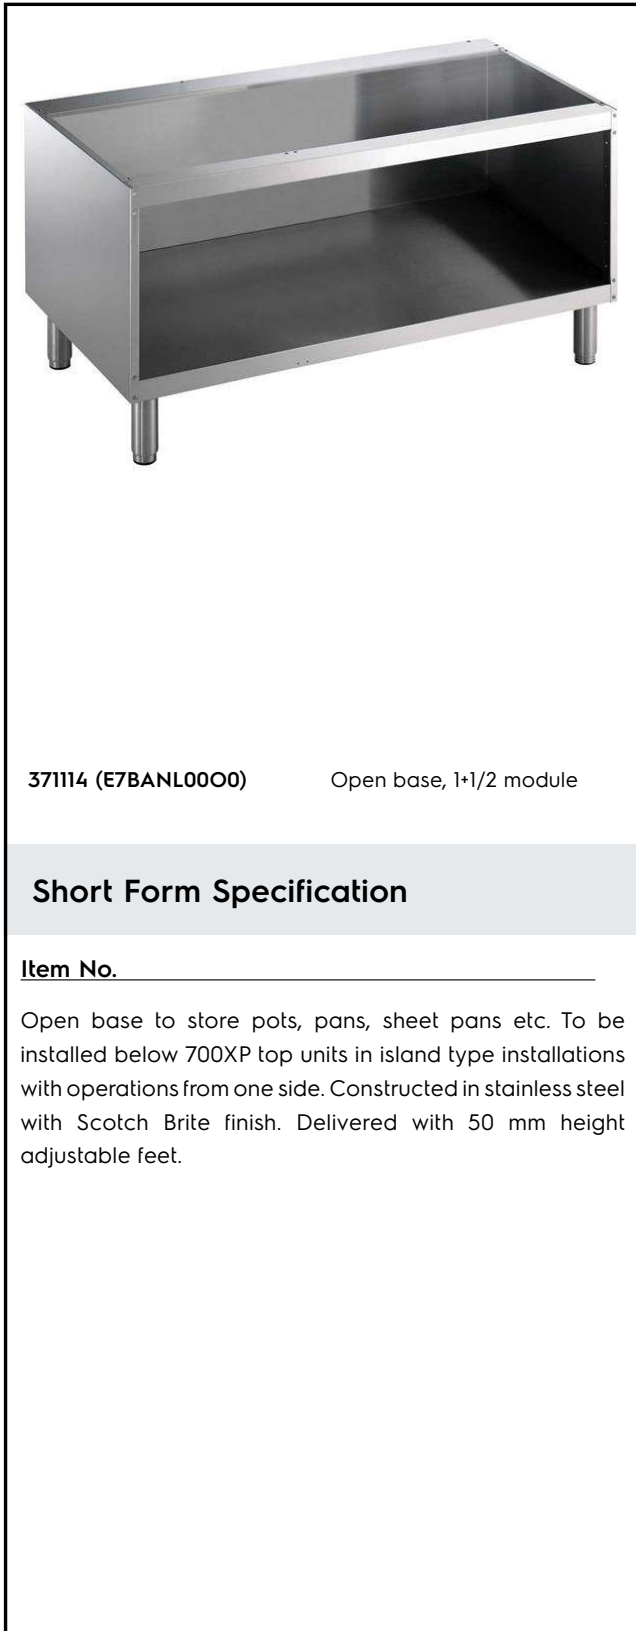

**Electrolux**  
PROFESSIONAL

**Modular Cooking Range Line  
700XP Open Base Cupboard 1- 1/2  
Module**

ITEM # \_\_\_\_\_

MODEL # \_\_\_\_\_

NAME # \_\_\_\_\_

SIS # \_\_\_\_\_

AIA # \_\_\_\_\_

371114 (E7BANL0000) Open base, 1+1/2 module

**Short Form Specification**

**Item No.** \_\_\_\_\_

Open base to store pots, pans, sheet pans etc. To be installed below 700XP top units in island type installations with operations from one side. Constructed in stainless steel with Scotch Brite finish. Delivered with 50 mm height adjustable feet.

**Main Features**

- Unit can be easily installed below other 700 line top models.
- Unit delivered with 50 mm height adjustable feet in Stainless steel.
- Open base compartment for storage of pots, pans, sheet pans, etc.
- Doors with handles, drawers, heating kits and runners for GN containers can be ordered separately.

### Key Information:

External dimensions, Width:	1200 mm
371114 (E7BANL0000)	
External dimensions, Depth:	550 mm
External dimensions, Height:	600 mm
Net weight:	23 kg